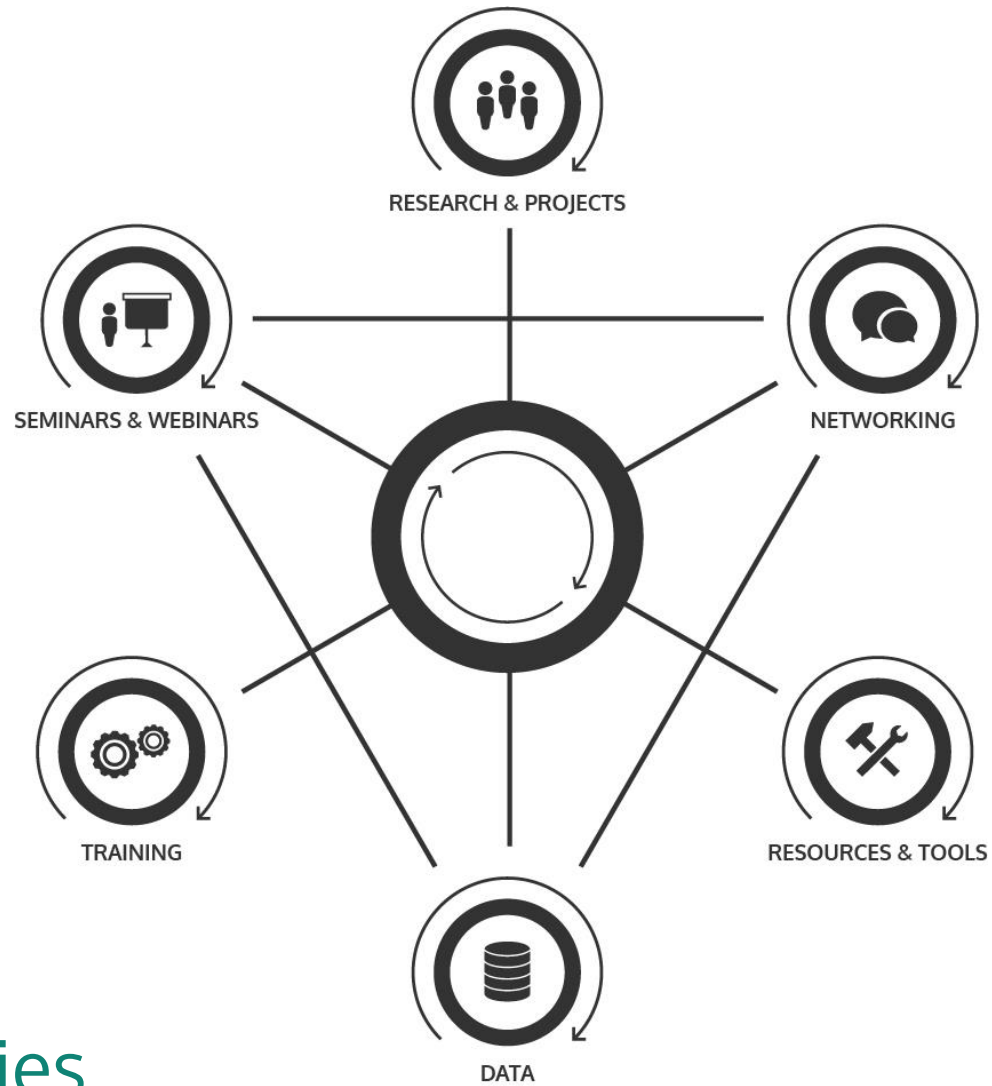

SWEDISH
LIFE CYCLE
CENTER

Swedish Life Cycle Center is a center of excellence for the advance of applied life cycle thinking in industry and other parts of society

SWEDISH
LIFE CYCLE
CENTER

*We aim for credible
& applied life cycle
thinking globally!*

14 partners and 7 government agencies in collaboration

Core values and principles

Our activities

370

life cycle professionals in the
network

A value-adding partnership

- Obtain tools and inspiration for new strategies and working processes to implement in your operations.
- Benchmark the partners within the center.
- Collaborate in joint research projects with academia, research institutes and partners in industry and authorities involved.
- Increase your knowledge through close contact with other experts within the life cycle field.
- Be highlighted as a frontrunner in sustainability. Your good examples, research or initiatives are communicated in the channels of Swedish Life Cycle Center.
- Obtain access to high quality decision support and a network of over 400 life cycle professionals.
- Get involved in strategic development through your seat on the center Board.
- Find new ways to manage long-term sustainability.
- Use the web forum for close contact with partners.
- Make a larger impact through joint efforts to influence national and international initiatives.